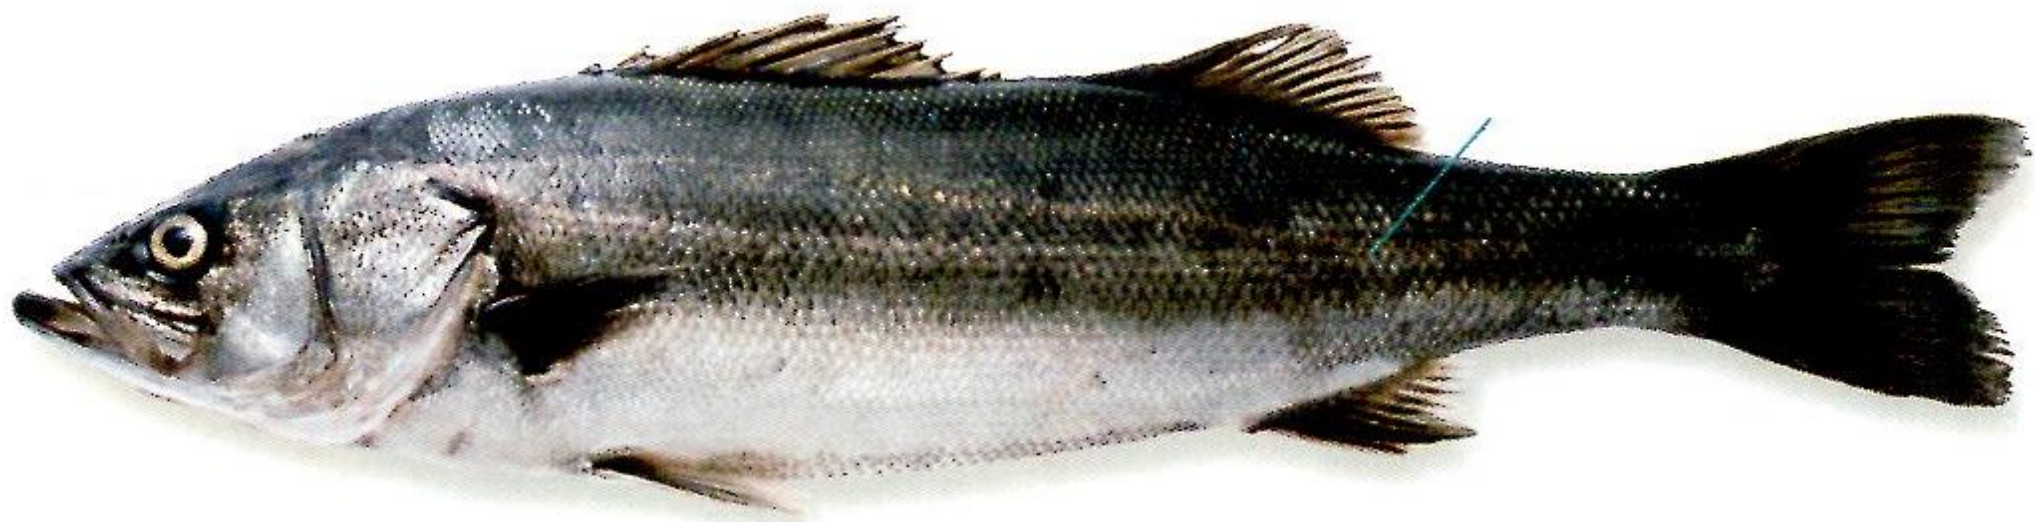

30~50cm

A side-view photograph of a fish, likely a trout or salmon, with a yellowish-brown back and a lighter belly. The fish is positioned horizontally. Above the fish, a black double-headed arrow spans a significant portion of the fish's length. In the center of this arrow is a white rectangular box with a black border containing the text "10~15cm".

← 100cm →

110~250cm

← 100cm →

40~50cm

70cm

70~90cm

← 20~30cm →

15cm