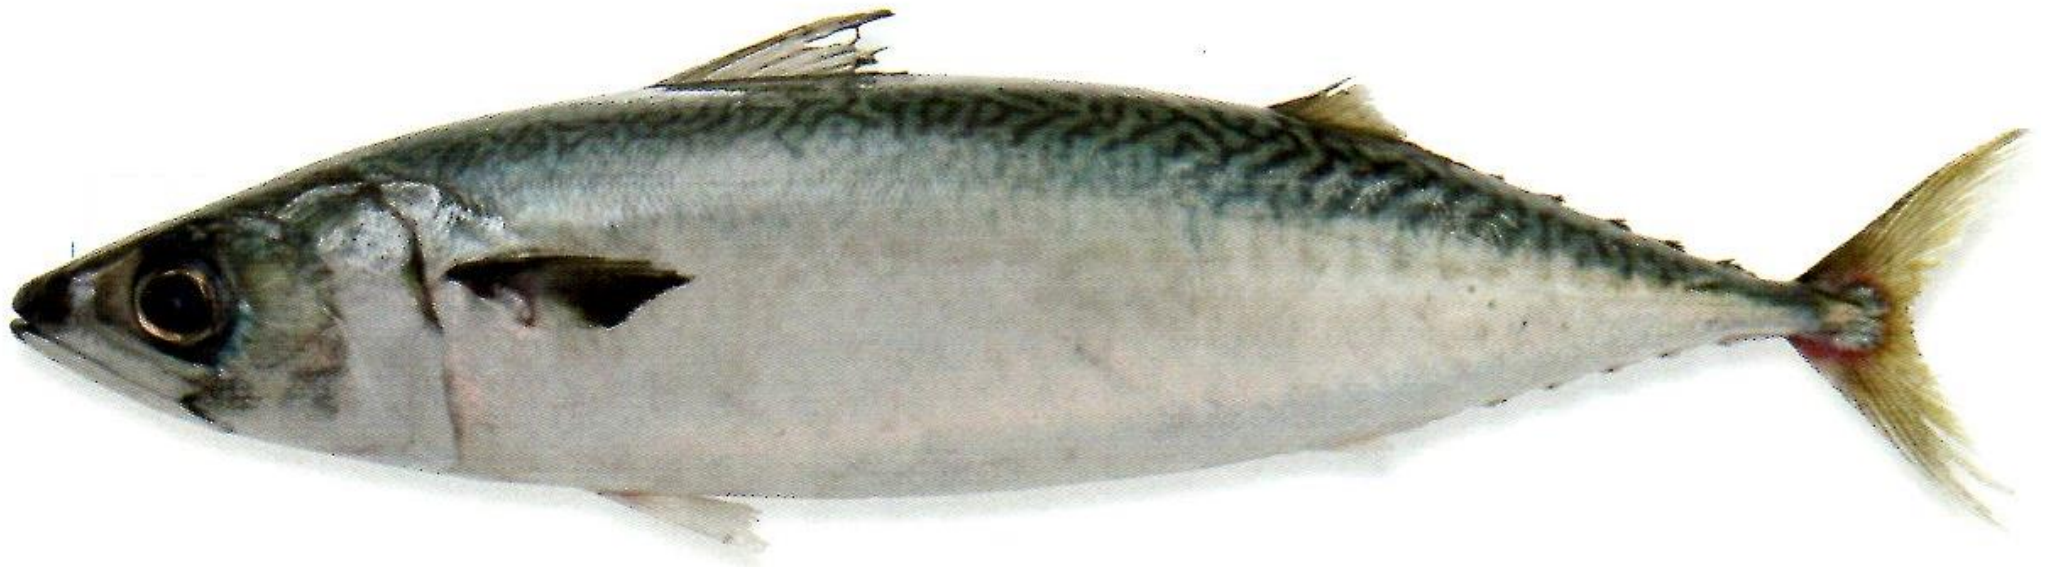

30~50cm

A side-view photograph of a fish, likely a trout or salmon, with a yellowish-brown back and a lighter belly. The fish is positioned horizontally. Above the fish, a black double-headed arrow spans a significant portion of the fish's length. In the center of this arrow is a white rectangular box with a black border containing the text "10~15cm".

← 100cm →

110~250cm

← 100cm →

40~50cm

70cm

70~90cm

← 20~30cm →

15cm