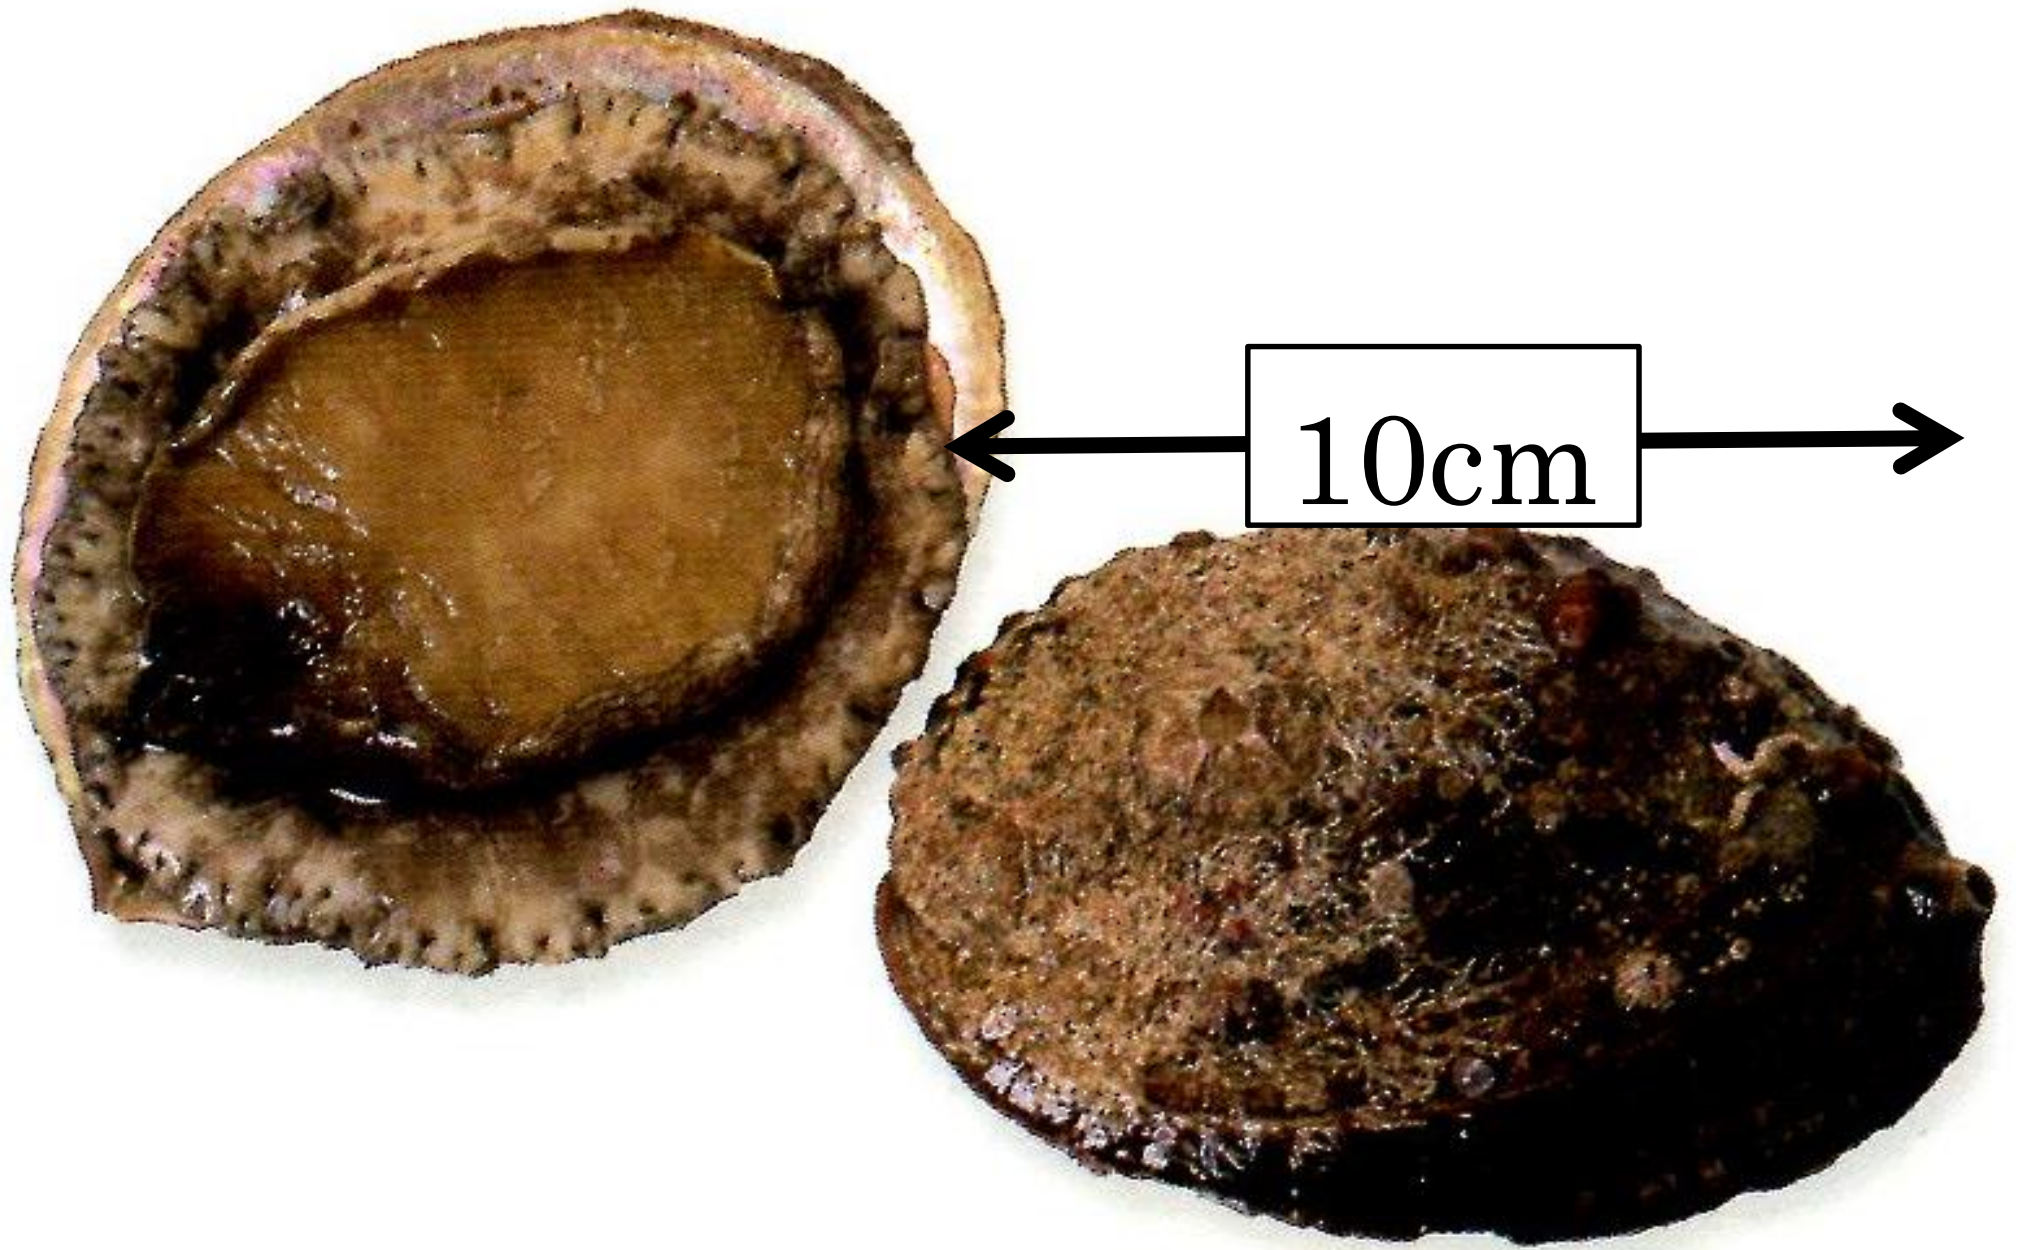

30~50cm

A side-view photograph of a fish, likely a trout or salmon, with a yellowish-brown back and a lighter belly. The fish is positioned horizontally. Above the fish, a black double-headed arrow spans a significant portion of the fish's length. In the center of this arrow is a white rectangular box with a black border containing the text "10~15cm".

← 100cm →

110~250cm

← 100cm →

40~50cm

70cm

70~90cm

← 20~30cm →

15cm

← 45cm →

20cm

← 90 ~ 100cm →

10~20cm

← 10cm →

10cm

20~30cm